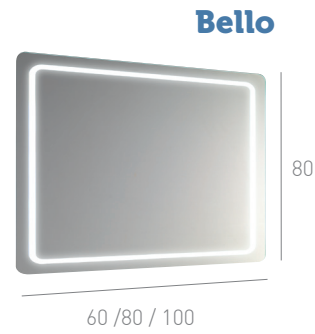

Incremento espejo Led
Increase mirror Led
Augmentation de miroir Led

60x80	195 €
80x80	217 €
100x80	243 €