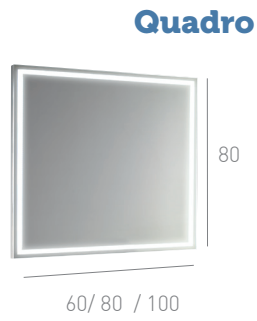

Espejos / Mirrors / Miroirs

Incremento espejo Led marco alum.
Increase mirror Led aluminium frame
Augmentation de miroir Led marque aluminium

60x80	209 €
80x80	240 €
100x80	278 €