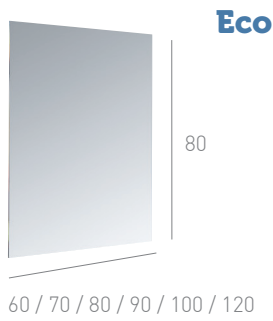

Espejos / Mirrors / Miroirs

Incremento espejo Led marco alum.
Increase mirror Led aluminium frame
Augmentation de miroir Led marque aluminium

60x80	209 €
80x80	240 €
100x80	278 €